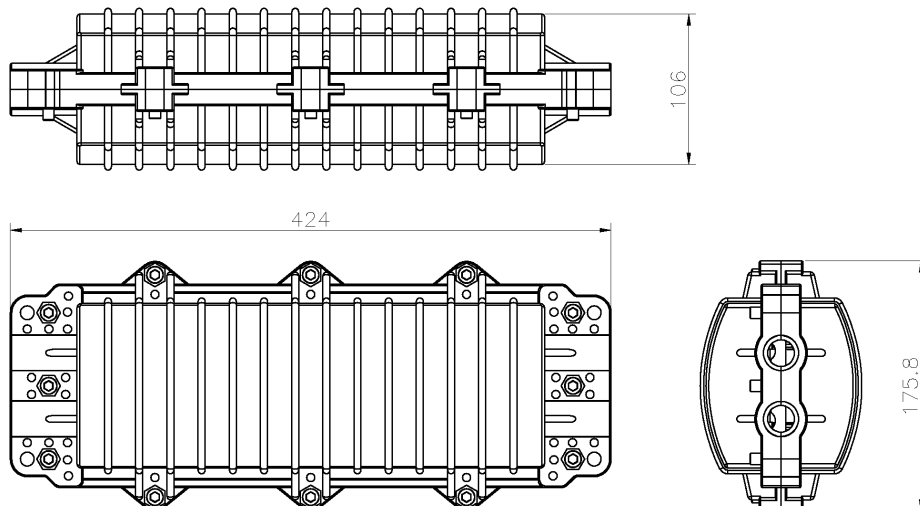

## 2、 Description

(FOSC-H) Horizontal/Inline Type Fiber optic splicing closure enable splicing and branching of optical cable coming from Telecommunication Central Office and cable from detached one family houses.offers wide range of splice closures with different capacities from 12 to 120 cores. It is made of ABS plastic and with the mechanical sealing structure filled with the sealing material. The external component and fastening piece are all made of high quality stainless steel. It can be opened after sealing and can be reused without changing sealing material.

## 3、 Features

- Advanced internal structure design, thus fiber suffering no attenuation
- The closure is spacious enough for winding and storing fibers
- FO splice trays are designed
- The curved radius meets with international standard
- Easy and fast to increase and reduce splice tray
- Innovative elastic integrated seal fitting
- Adopting PC material for plastic parts and excellent steel for the external fasters and structural parts
- With the function of reuse and capacity expansion for many times
- With the function of connection and disconnection for electrical connection for the inlet/outlet FO cables

#### 5. Specification

Item	Unit	Parameter
Dimension	(mm)	424x175.8x106
Weight	(Kg)	About 2.6
Cable Diameter (mm)	mm	Φ7mm ~ Φ18mm
Cable Entry Ports	/	2in 2out
Max Capacity Of Fiber Splice	/	12 (single core)
Max Capacity Of Splice Tray	PCS	5
Max Capacity	F	60 (single core); 120 (double layers)
Sealing Structure	/	Sticky cincture or Silicon Gum Material
IP Grade	/	67
Material	/	ABS plastic
Working temperature	°C	-40 ~ +60
Atmospheric pressure	Kpa	70 ~ 106